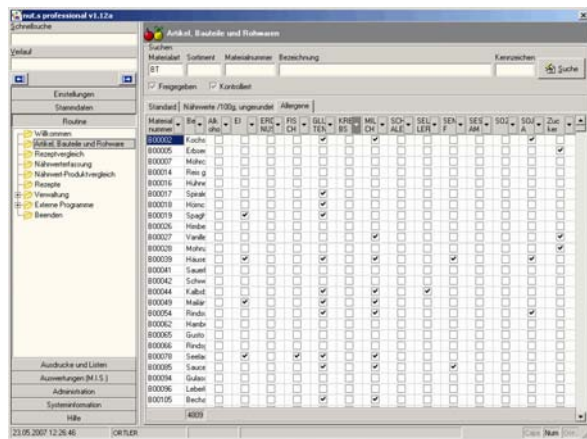

nut.s industrial

has been especially designed for the requirements of food industry.

Functions:

- Nutrient calculation of your own products
- Automatic rounding of values according to duty-of-declaration specifications
- Allows working with item numbers of products used and with actual package sizes
- Entry of nutrients of your own suppliers
- Allergen labeling including producer verification

Your products:

From pineapple yoghurt to gravy, croissant and lemon-juice
... our software can handle everything which can be eaten or drunk!

Your task:

- Package compliant nutrient calculation (BIG 4, BIG 8)
- Allergen labeling
- Recipe development and optimization

Our solution:

nut.s industrial is the software of choice for the food industry!

Quality from scratch

nut.s industrial is available in three different price models, graduated according to the extent of data volumes.

From a Start-up package to the Big Business solution we offer price models for every budget.

All nut.s programs can also be rented. For more information please refer to: www.nutritional-software.at

Professional advice

Our software and nutritional experts will be pleased to meet you personally to discuss your individual requirements regarding a software.