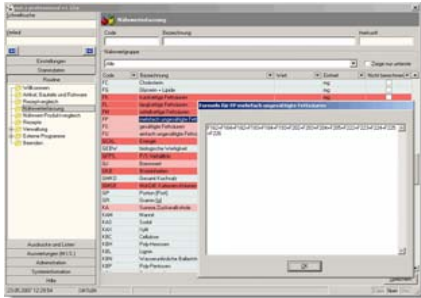

Online Presentation

Inform yourself about benefits and opportunities offered by nut.s industrial.

We shall be pleased to demonstrate the program to you via internet. During this live presentation we can answer your questions vividly.

It is up to you to determine place and time of the presentation, the only requirement being an internet access and a telephone line.

Contact

Mag.^a Viktoria Scherrer
dato Denkwerkzeuge
Corneliusgasse 4/5
1060 Vienna, Austria
Tel +43 (0)1/581 29 70
Fax +43 (0)1/581 29 80
viktoria.scherrer@dato.at
www.nutritional-software.at
www.dato.at